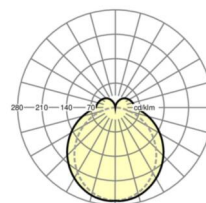

CHARACTERISTICS

Order number	18230306600
EAN number	4020863299898
Commodity code	94051190
Certification mark	IP 20, Protection class I, ENEC10 VDE, F, HACCP DIN10500/Food/IFS-application-related suitability/BRC, Indoor, CE
Impact resistance (IK rating)	IK03 (10°C bis 40°C)
Ambient temperatur	ta 10°C to 40°C
Special properties	Ready for IoT
Warranty period	5 years
State funding programs	BEG - Federal funding for efficient buildings (valid only for Germany)

ELECTRICAL ENGINEERING

Controller	Electronic driver DALI2 (1 pcs.)
System output	27W
Mains voltage	230V/50Hz
Circuit breakers (inrush current)	13 pieces/B10, 24 pieces/B16, 25 pieces/C10, 40 pieces/C16
Energy efficiency class/light source	B

LIGHTING TECHNOLOGY

Placement	LED, Colour rendering/Light colour CRI ≥ 80 / 4000K
Colour tolerance (MacAdam)	3SDCM
Photobiological safety (Luminaire)	RG1
Nominal luminous flux	4873lm
LED service life	50000h L80/B10 (Tq 40°C)
Luminaire luminous efficiency	179lm/W
Beam angle	130° (C0) / 110° (C90)
UGR lat./long.	23.9 / 22.4

MECHANICS

Housing colour	traffic white RAL 9016
Dimensions (LxWxH/DxH)	1531mm x 63mm x 54mm
Weight (net)	2kg
Type of installation	Mounting rail system installation

Dimensions

L	1531 mm	Length
B	63 mm	Width
H	54 mm	Height

DEEP-LINK

<https://www.regiolum.de/en/article/18230306600>